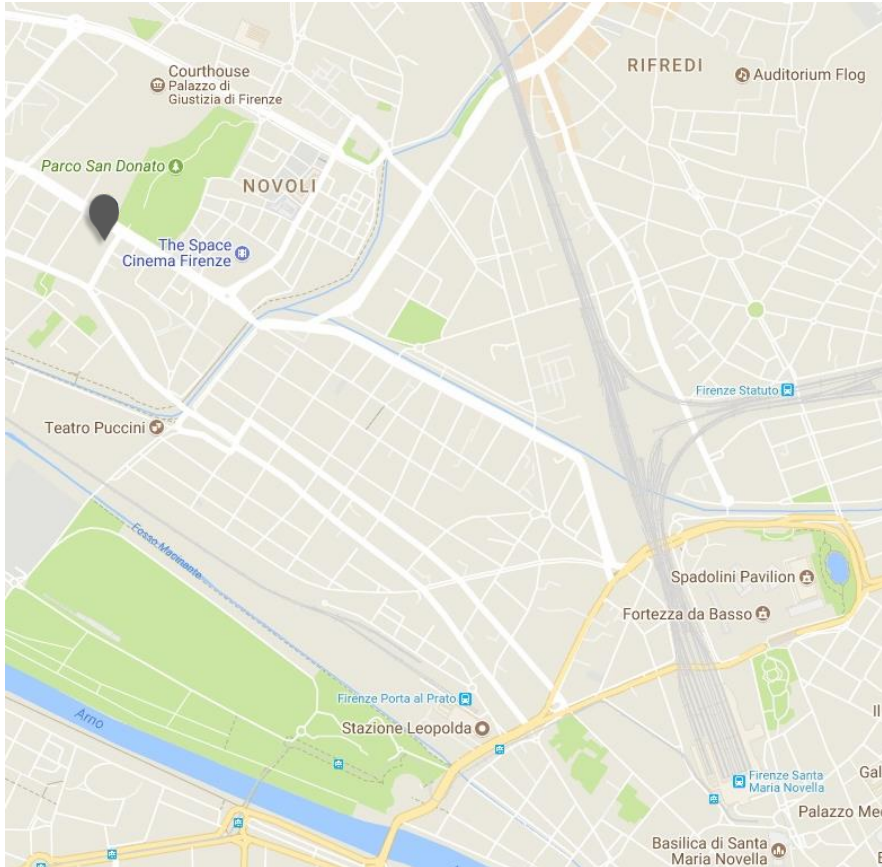

# Tuscany

FIRENZE

## Location

In the modern business area in the North of Florence, a few minutes from the city centre, just 3 km from the highway and the airport